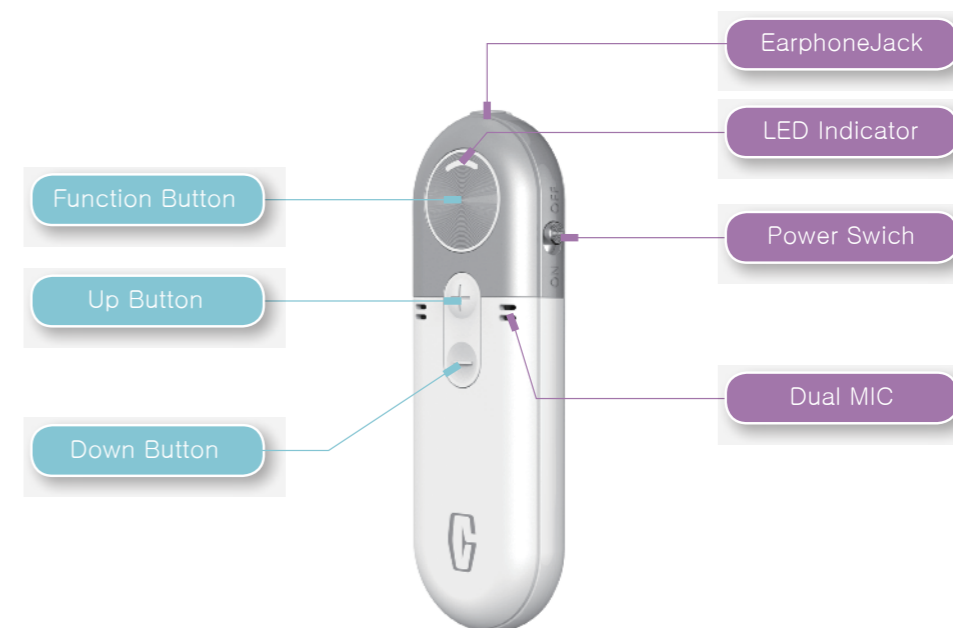

Product SPEC

Model	GENIESORI2 (HA1000)
Dimensions	28.2(W) X 82(H) X 12.2(T) mm
Weight	27g
Supported Frequency Range	20~20,000Hz
Equalizer Frequency Channel	Max 26 ch
Bluetooth version	4.2
Sound source type	Microphone / Bluetooth input / SVS-T
Continuous operating time	Approximately 9 hours
Battery	Lithium ion polymer 3.7V, 450mAh
Country of origin	Made in Korea
Certifications	KC / CE / FCC / TELEC / ISO9001