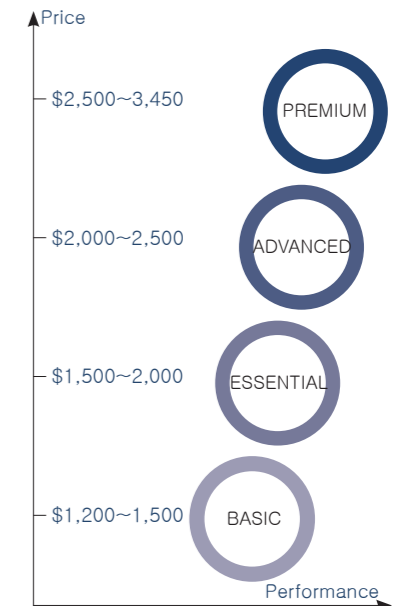

Expensive hearing aid price