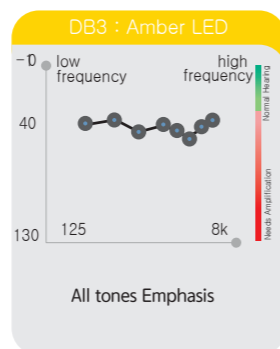

About PSA

01 Automatic fitting algorithm technology

This function uses up to 26 filter channels to create an equalizer that would have the best available audio quality (clean sound without any noise) and inter-band rejection.

02 Best Sound Quality Database

We provide 7 general types of calibrated sound for user. You can select tones easily by just one touch.

* The colors at the bottom are LED lights that show which mode you are listening to.