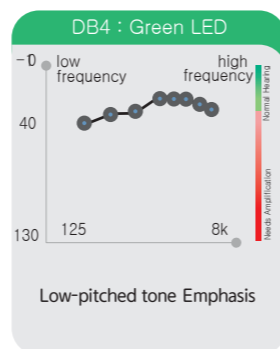

About PSA

01 Automatic fitting algorithm technology

This function uses up to 26 filter channels to create an equalizer that would have the best available audio quality (clean sound without any noise) and inter-band rejection.

02 Best Sound Quality Database

We provide 7 general types of calibrated sound for user. You can select tones easily by just one touch.

* The colors at the bottom are LED lights that show which mode you are listening to.