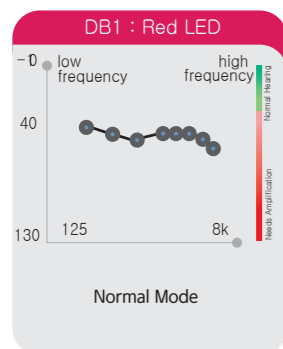

About PSA

01 Automatic fitting algorithm technology

This function uses up to 26 filter channels to create an equalizer that would have the best available audio quality (clean sound without any noise) and inter-band rejection.

02 Best Sound Quality Database

We provide 7 general types of calibrated sound for user. You can select tones easily by just one touch.

* The colors at the bottom are LED lights that show which mode you are listening to.