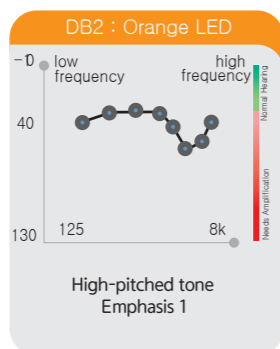

About PSA

01 Automatic fitting algorithm technology

This function uses up to 26 filter channels to create an equalizer that would have the best available audio quality (clean sound without any noise) and inter-band rejection.

02 Best Sound Quality Database

We provide 7 general types of calibrated sound for user. You can select tones easily by just one touch.

* The colors at the bottom are LED lights that show which mode you are listening to.