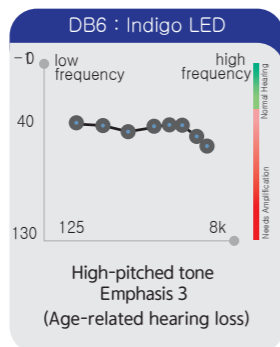

About PSA

01 Automatic fitting algorithm technology

This function uses up to 26 filter channels to create an equalizer that would have the best available audio quality (clean sound without any noise) and inter-band rejection.

02 Best Sound Quality Database

We provide 7 general types of calibrated sound for user. You can select tones easily by just one touch.

* The colors at the bottom are LED lights that show which mode you are listening to.