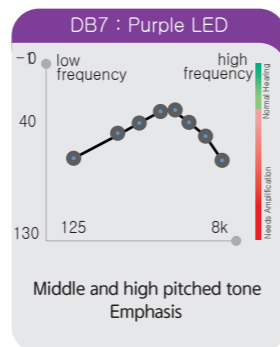

About PSA

01 Automatic fitting algorithm technology

This function uses up to 26 filter channels to create an equalizer that would have the best available audio quality (clean sound without any noise) and inter-band rejection.

02 Best Sound Quality Database

We provide 7 general types of calibrated sound for user. You can select tones easily by just one touch.

* The colors at the bottom are LED lights that show which mode you are listening to.