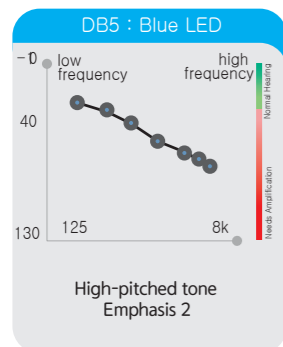

About PSA

01 Automatic fitting algorithm technology

This function uses up to 26 filter channels to create an equalizer that would have the best available audio quality (clean sound without any noise) and inter-band rejection.

02 Best Sound Quality Database

We provide 7 general types of calibrated sound for user. You can select tones easily by just one touch.

* The colors at the bottom are LED lights that show which mode you are listening to.